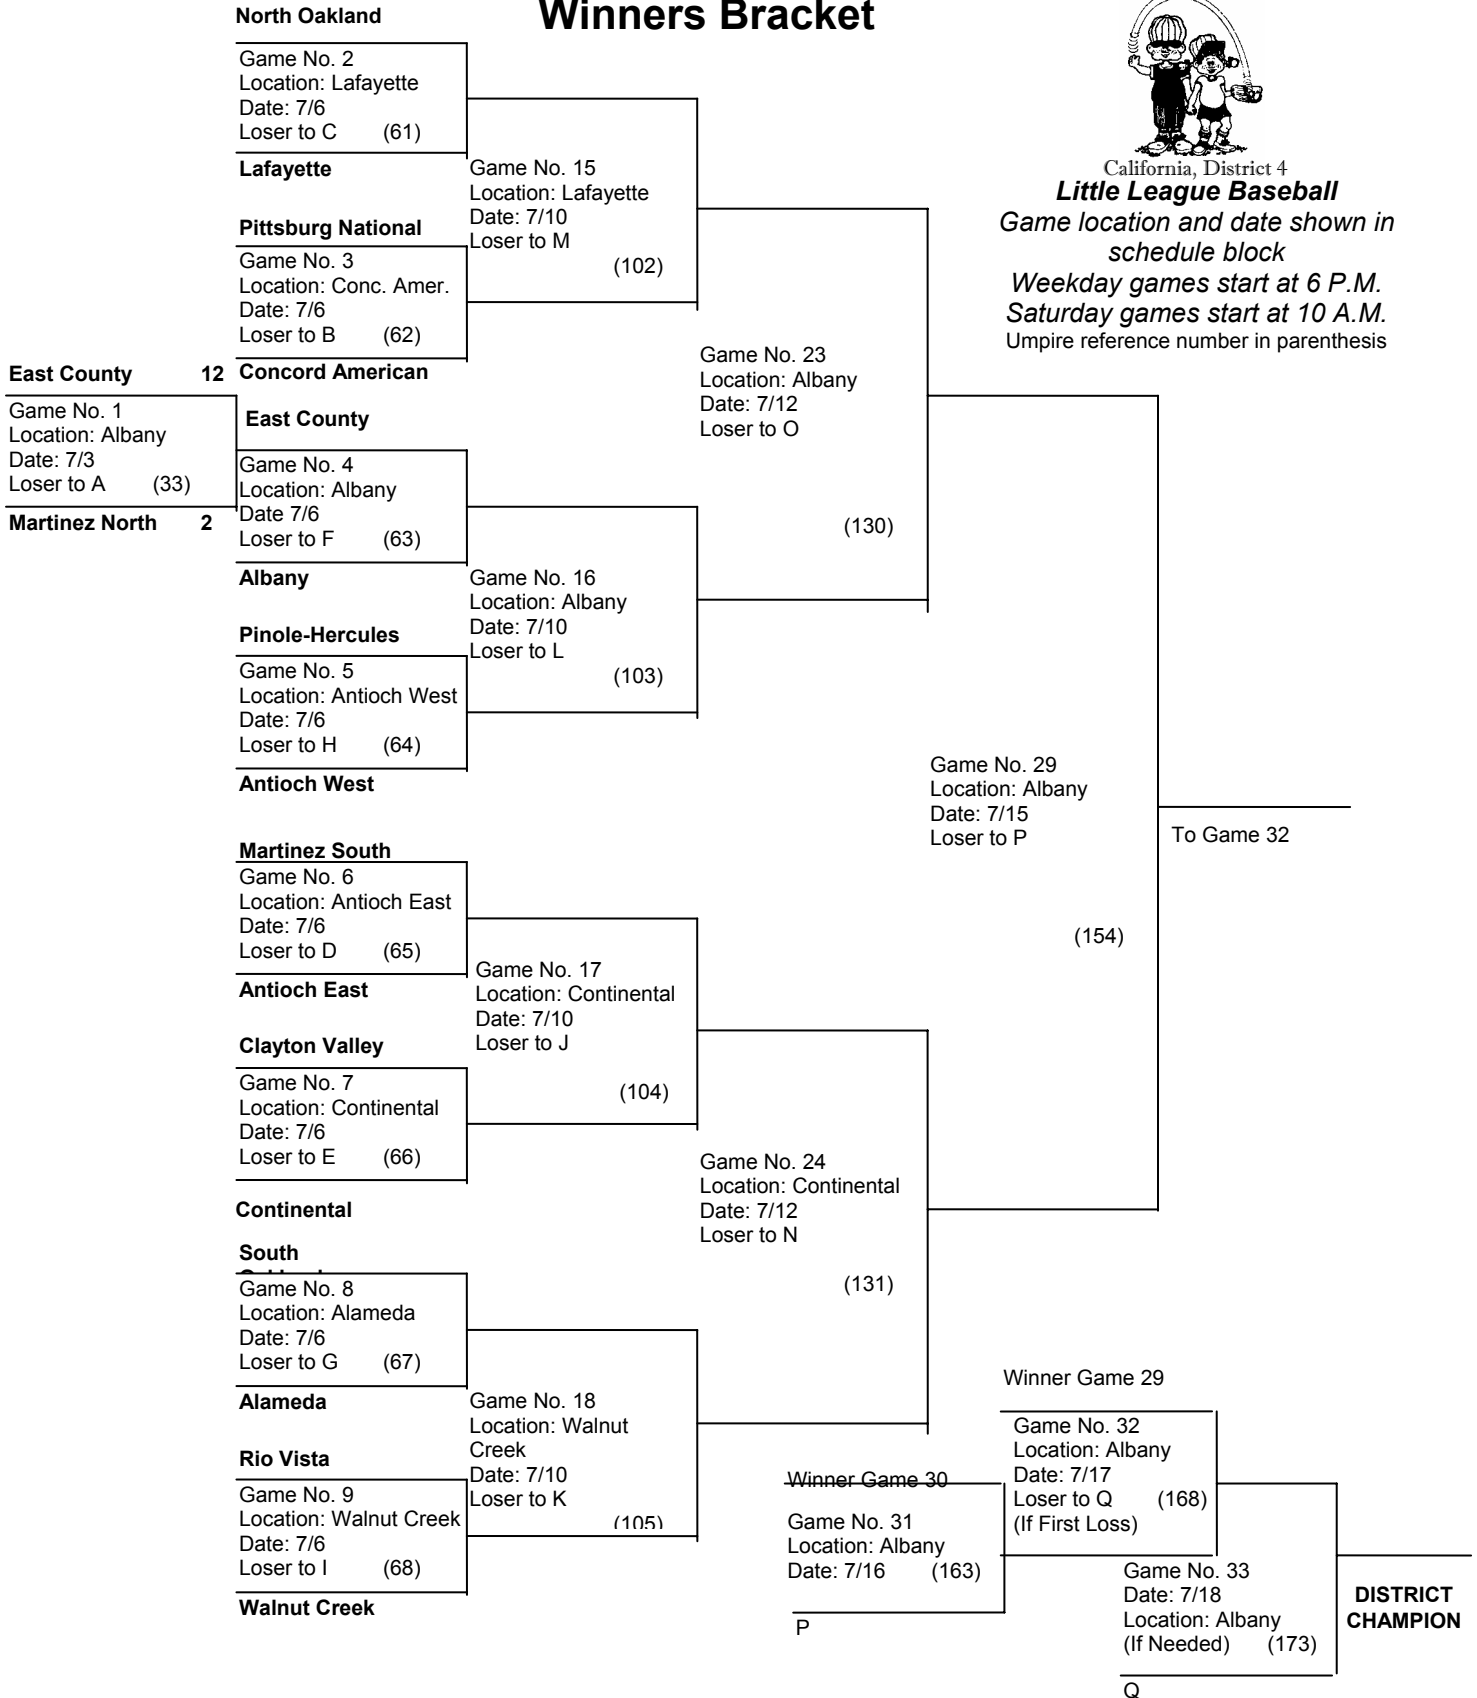

2002 California District 4, International Tournament

<http://www.myteam.com/go/california4>

Winners Bracket

California, District 4
Little League Baseball
 Game location and date shown in
 schedule block
 Weekday games start at 6 P.M.
 Saturday games start at 10 A.M.
 Umpire reference number in parenthesis