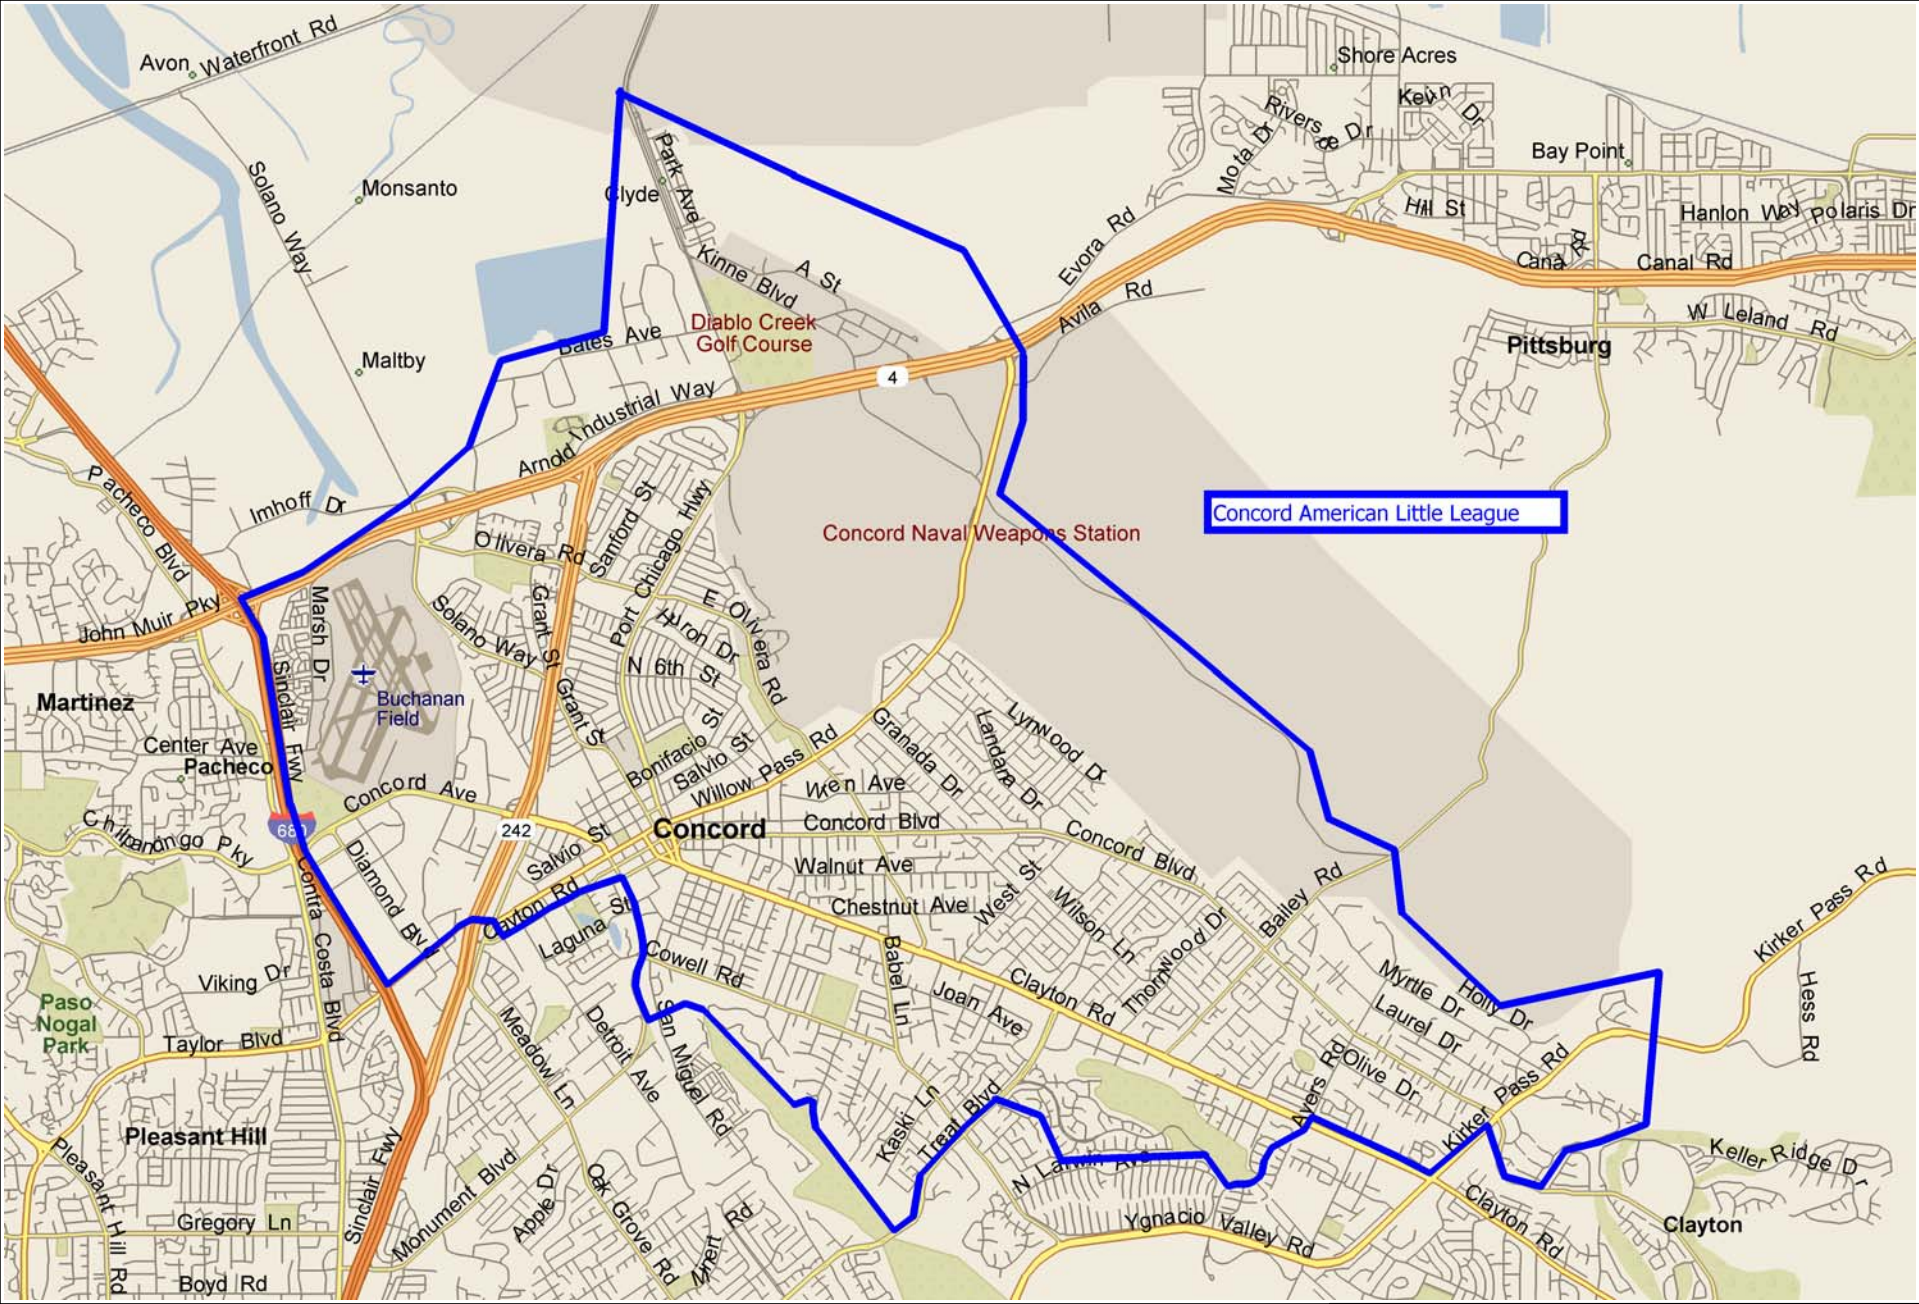

Concord American LL 2005 Map

0 mi 1 2 3

Copyright © 1988-2003 Microsoft Corp. and/or its suppliers. All rights reserved. <http://www.microsoft.com/mappoint>
© Copyright 2002 by Geographic Data Technology, Inc. All rights reserved. © 2002 Navigation Technologies. All rights reserved. This data includes information taken with permission from Canadian authorities © 1991-2002 Government of Canada (Statistics Canada and/or Geomatics Canada), all rights reserved.